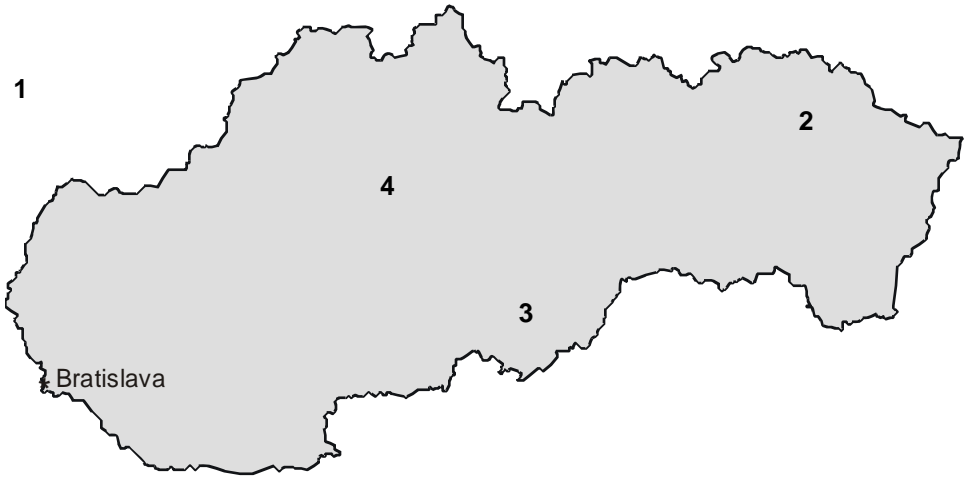

**SK SLOVAKIA (+421)**

**1 VDL Bus & Coach Czech Republic s.r.o.**

Sales department

Ant. Dvoráka 2/V

380 01 Dacice

Tel: +420 384 420 348

Fax: +420 384 420 348

**3 Slovtruck trade s.r.o.**